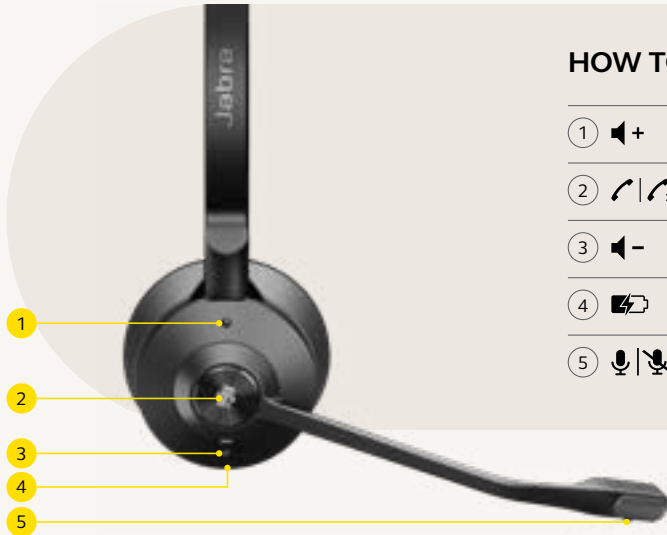

HOW TO USE

- ① Push x1
- ② Push x1
- ③ Push x1
- ④ Charging port
- ⑤ Push x1 during a call

For more details check jabra.com/help/engage55

	FEATURES	BENEFITS	
Connectivity	Computer	Jabra Link 400 DECT adapter with USB-A or USB-C variant. Extensive, secure range up to 150m/490ft from your computer	
	Single connectivity	Connect to your computer	
	Device pairing	Pair a single headset to your computer. Conference in up to an additional 3 headsets on calls	
Audio	Microphone	Dual Microphone – ECM Uni-Directional and Analog MEMS system (stereo/mono) ECM Uni-Directional Microphone (convertible)	
	Speakers	Professional grade for exceptional speech clarity	
	Sidetone	Yes	
	Stereo sound	Yes – stereo model only	
	Security	Secure DECT Level C	Uses FIPS 140-2 algorithms to exceed DECT Security Step C standards
Ease of use	Rechargeable battery	Up to 13 hours battery life for stereo/mono, up to 9 hours for convertible. Spare battery available as an accessory for stereo/mono	
	Busylight	Busylight acts as a do-not-disturb sign to prevent interruptions	
	Easy charging	Charging cable supplied	
	Optional charging stand	Easy charging and docking with the optional charging stand	
	Call management	Answer/reject calls; increase/decrease speaker volume; mute	
	Comfort & wellbeing	Ear cushions	Non-clamping, soft leatherette ear cushions keep ears cool and comfortable, for all-day wear
Lightweight		Stereo 83g/2.93oz, mono 57g/2.01oz, convertible 21g/0.63oz	
Hearing protection		SafeTone™ 2.0 (comprises PeakStop™, intelligent acoustic shock protection, speech level normalization, and IntelliTone™ 2.0)	
Software integration	Device management and firmware upgrades	Use Jabra Xpress and Jabra Direct to manage and configure	
Variants	UC and MS variants	Choose from UC or Microsoft Teams variants	
	Wearing styles	Stereo, mono, and convertible. Convertible comes with earhook, neckband and headband	
Certifications		Microsoft Teams certified. Meets the Premium Microphone for Open Office standard (stereo and mono variants)