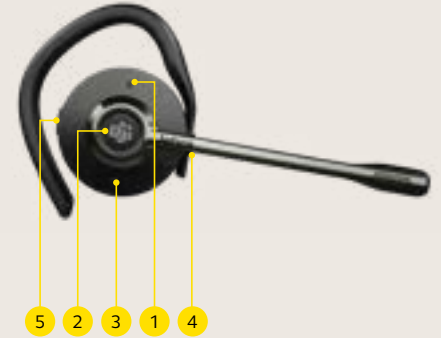

HOW TO USE

- ① Push x1
- ② Push x1
- ③ Push x1
- ④ Charging port
- ⑤ Push x1 during a call

For more details check jabra.com/help/engage55

	FEATURES	BENEFITS	
Connectivity	Computer	Jabra Link 400 DECT adapter with USB-A or USB-C variant. Extensive, secure range up to 150m/490ft from your computer	
	Single connectivity	Connect to your computer	
	Device pairing	Pair a single headset to your computer. Conference in up to an additional 3 headsets on calls	
Audio	Microphone	Dual Microphone – ECM Uni-Directional and Analog MEMS system (stereo/mono) ECM Uni-Directional Microphone (convertible)	
	Speakers	Professional grade for exceptional speech clarity	
	Sidetone	Yes	
	Stereo sound	Yes – stereo model only	
	Security	Secure DECT Level C	Uses FIPS 140-2 algorithms to exceed DECT Security Step C standards
Ease of use	Rechargeable battery	Up to 13 hours battery life for stereo/mono, up to 9 hours for convertible. Spare battery available as an accessory for stereo/mono	
	Busylight	Busylight acts as a do-not-disturb sign to prevent interruptions	
	Easy charging	Charging cable supplied	
	Optional charging stand	Easy charging and docking with the optional charging stand	
	Call management	Answer/reject calls; increase/decrease speaker volume; mute	
	Comfort & wellbeing	Ear cushions	Non-clamping, soft leatherette ear cushions keep ears cool and comfortable, for all-day wear
Lightweight		Stereo 83g/2.93oz, mono 57g/2.01oz, convertible 21g/0.63oz	
Hearing protection		SafeTone™ 2.0 (comprises PeakStop™, intelligent acoustic shock protection, speech level normalization, and IntelliTone™ 2.0)	
Software integration	Device management and firmware upgrades	Use Jabra Xpress and Jabra Direct to manage and configure	
Variants	UC and MS variants	Choose from UC or Microsoft Teams variants	
	Wearing styles	Stereo, mono, and convertible. Convertible comes with earhook, neckband and headband	
Certifications		Microsoft Teams certified. Meets the Premium Microphone for Open Office standard (stereo and mono variants)